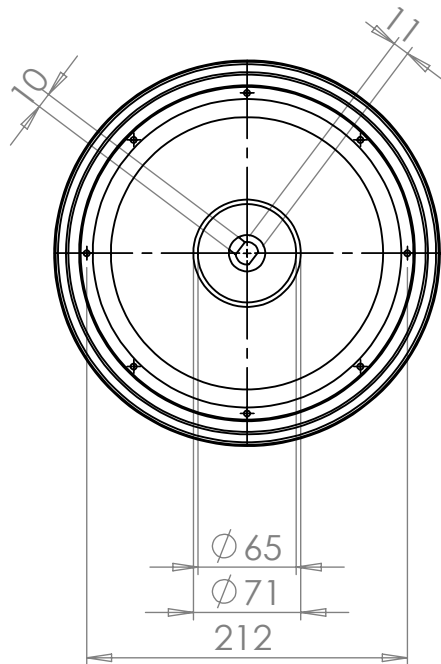

DETAIL A
SCALE 2 : 5

WWW.SERVOVISION.COM

DWG NO.

SV-QS1200W 60V

A4

SCALE:1:5

SHEET 1 OF 1